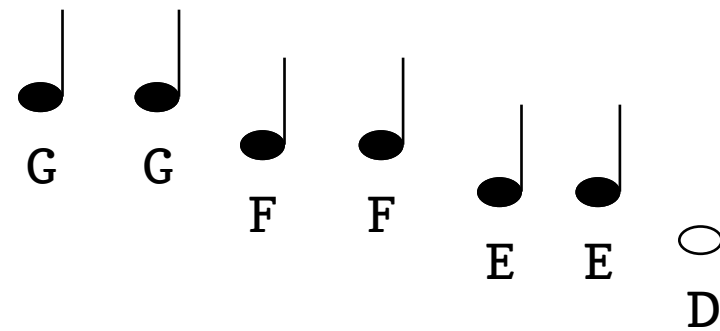

Like a dia - mond in the sky.

GO BACK AND PLAY THE
FIRST PAGE AGAIN!