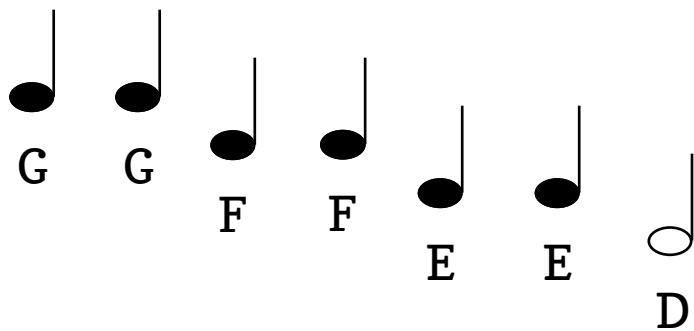

TWINKLE, TWINKLE LITTLE STAR

(continued)

Up a - bove the world so high,