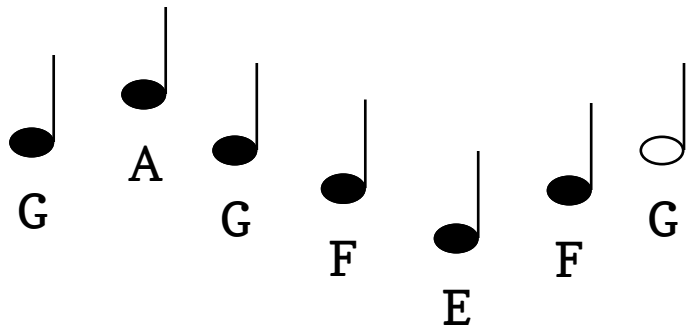

LONDON BRIDGE

Use right hand finger 2 on every note

Lon - don Bridge is fall - ing down,

fall - ing down,

fall - ing down.

LONDON BRIDGE

(continued)

The musical notation consists of two rows of notes. The first row contains seven notes: G (solid black), A (solid black), G (solid black), F (solid black), E (solid black), F (solid black), and G (open). The second row contains three notes: D (open), G (open), and E (solid black) followed by C (open) with a period below it. The lyrics 'Lon - don Bridge is fall - ing down, My fair la - dy!' are positioned below the notes.

Lon - don Bridge is fall - ing down, My fair la - dy!