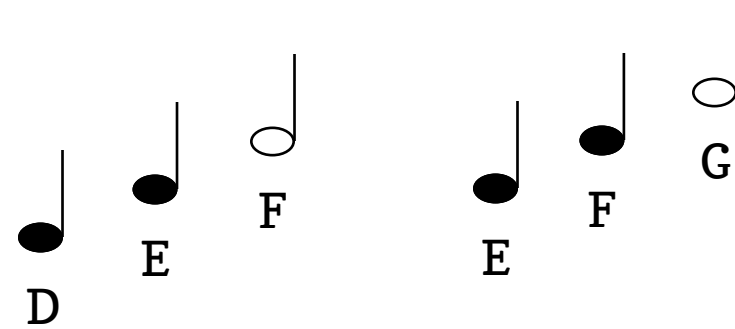

LONDON BRIDGE

Use right hand finger 2 on every note

Lon - don Bridge is fall - ing down,

fall - ing down,

fall - ing down.

LONDON BRIDGE

(continued)

The musical notation consists of two rows of notes. The first row contains seven notes: G (solid black), A (solid black), G (solid black), F (solid black), E (solid black), F (solid black), and G (open). The second row contains three notes: D (open), G (open), and E (solid black) followed by C (open) with a period below it. The lyrics 'Lon - don Bridge is fall - ing down, My fair la - dy!' are positioned below the notes.

Lon - don Bridge is fall - ing down, My fair la - dy!